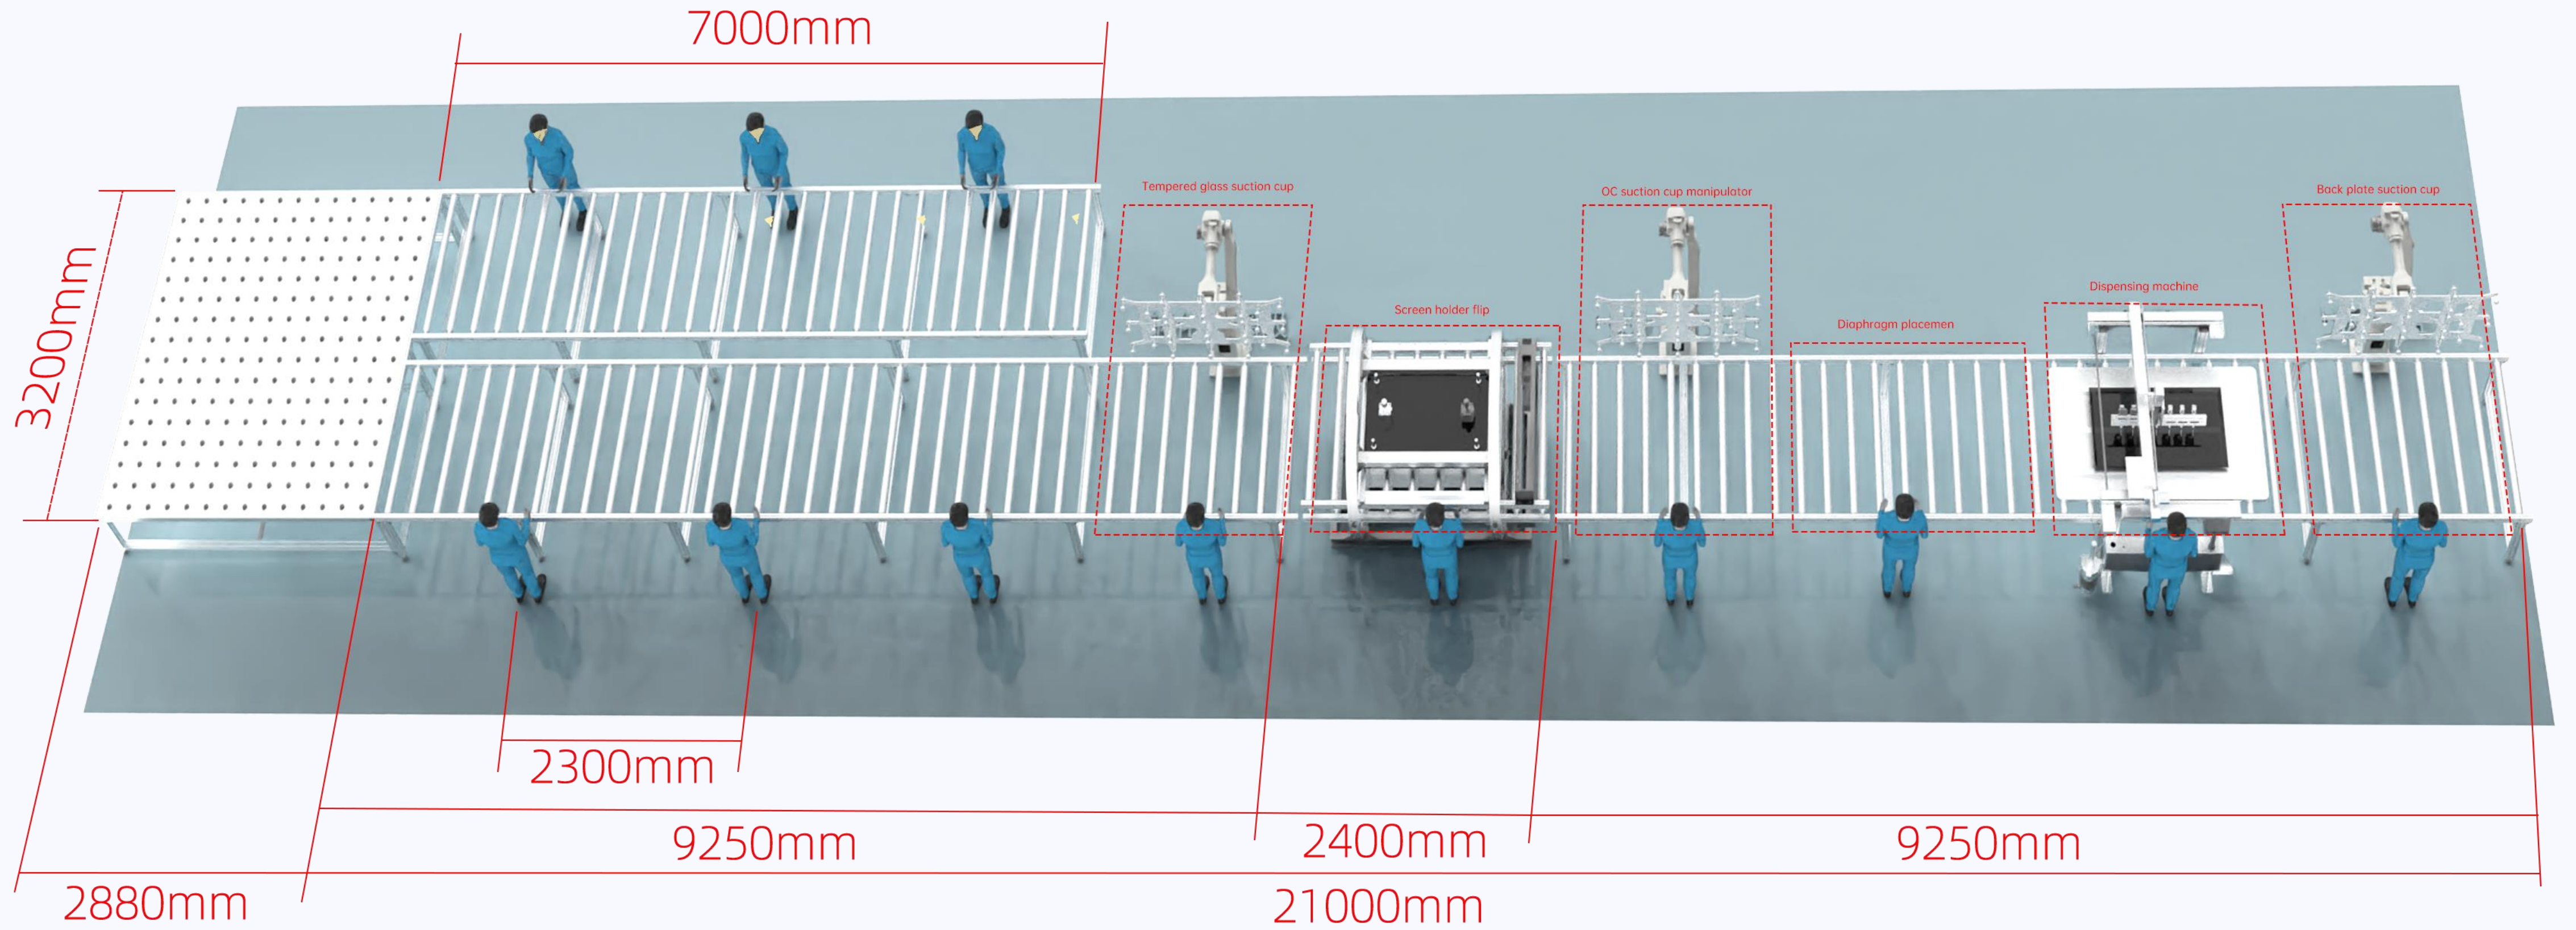

CKD Solution