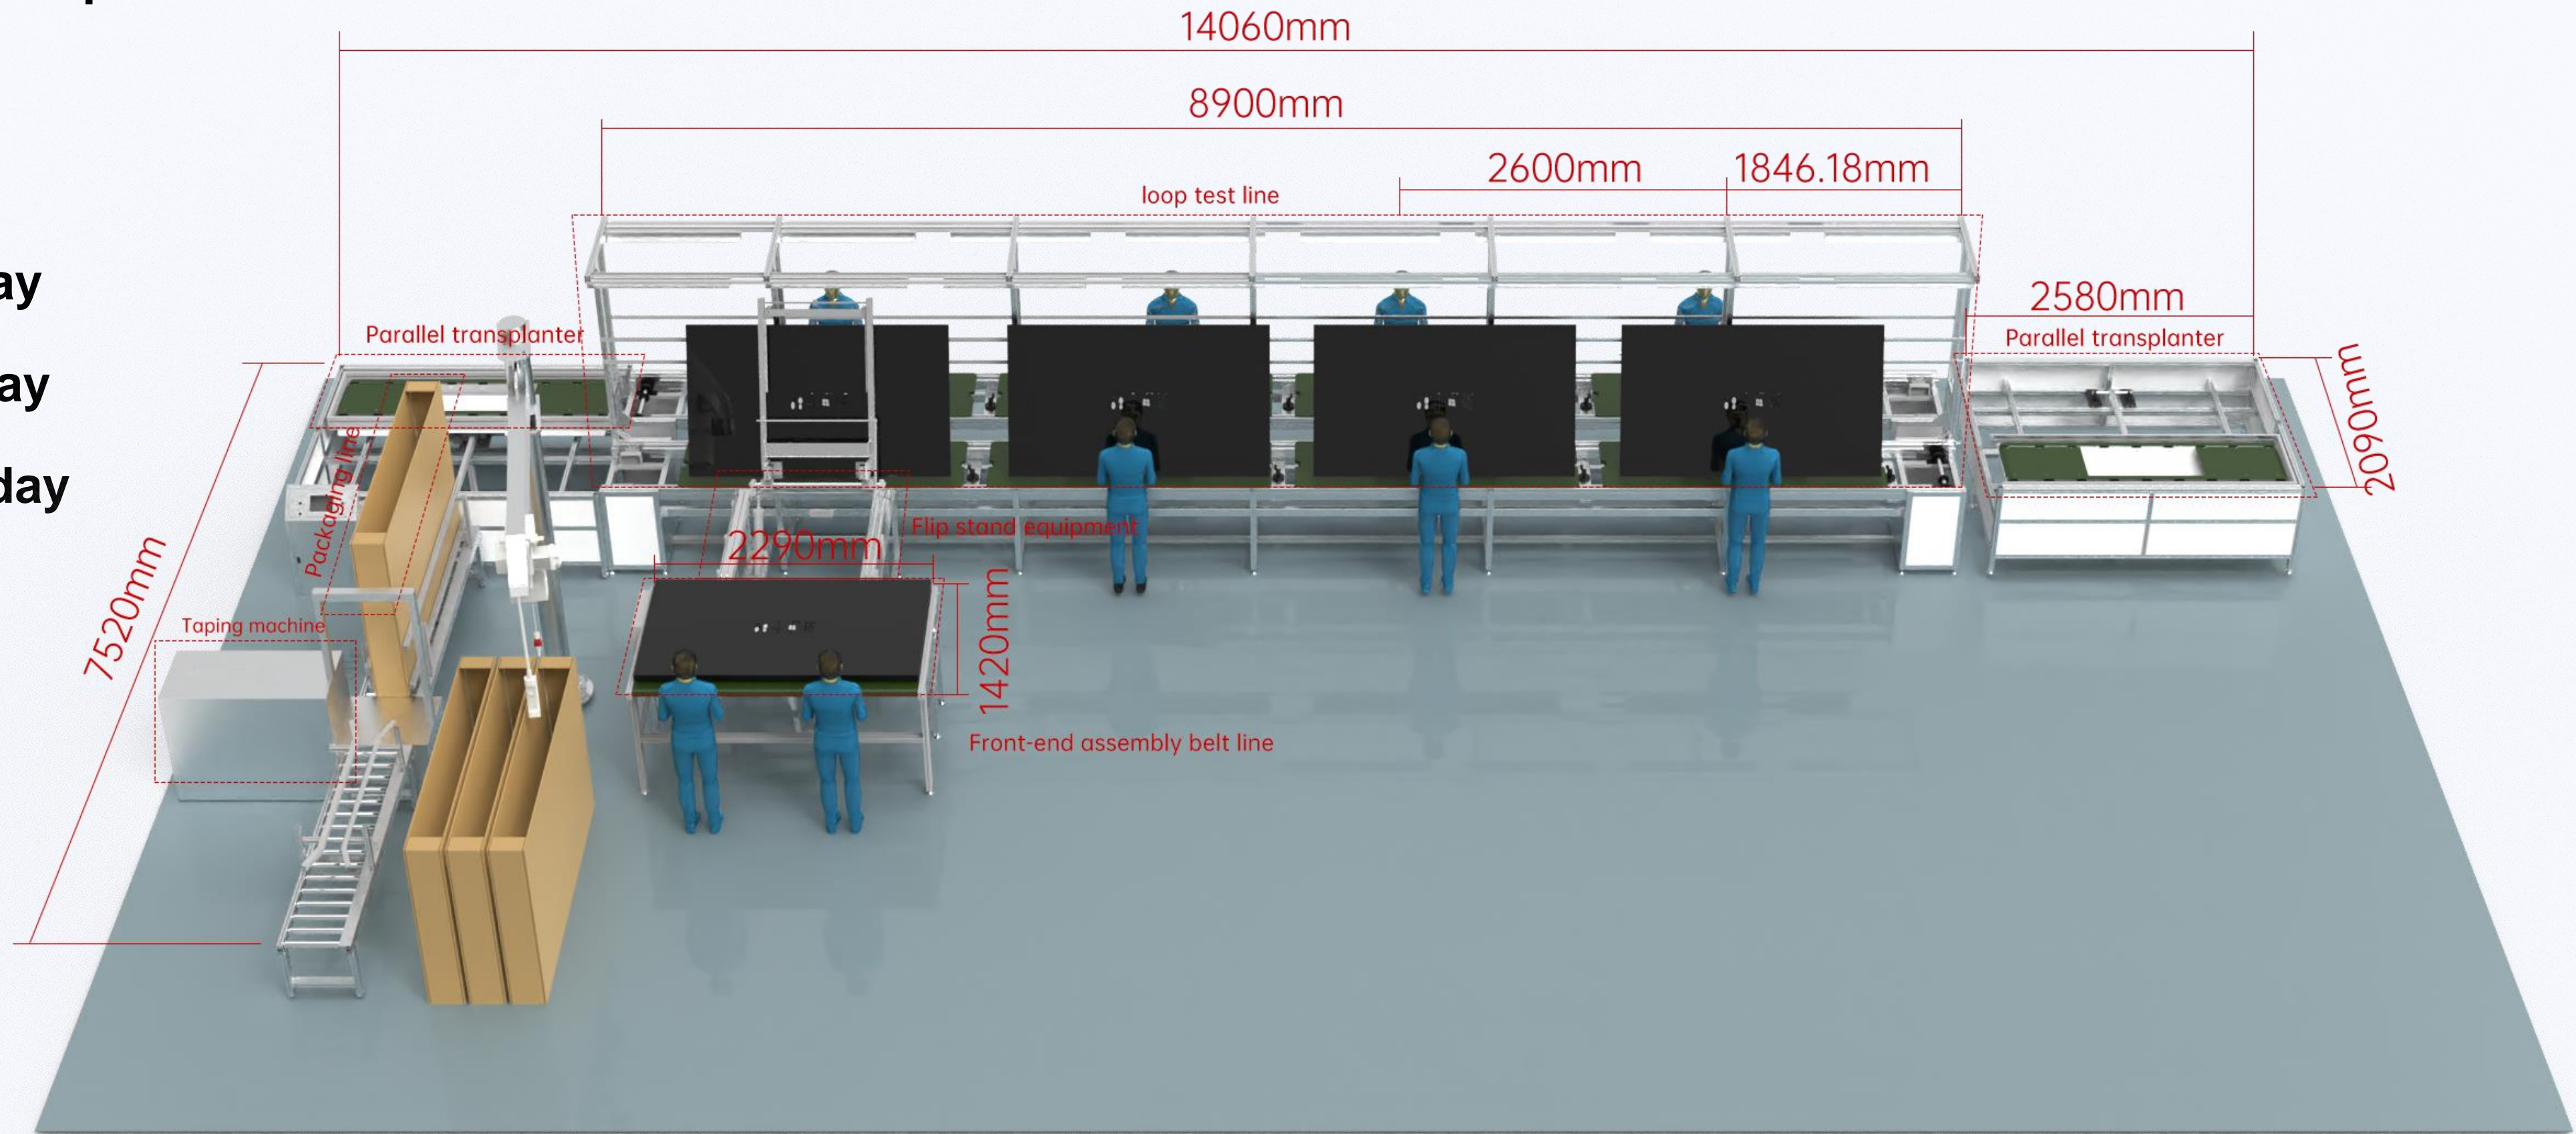

Factory Size: 400-600 Square Meter

Workers: 2-8

Production rate:

2 workers: 16 sets/day

4 Workers: 32 sets/day

8 workers: 100 sets/day