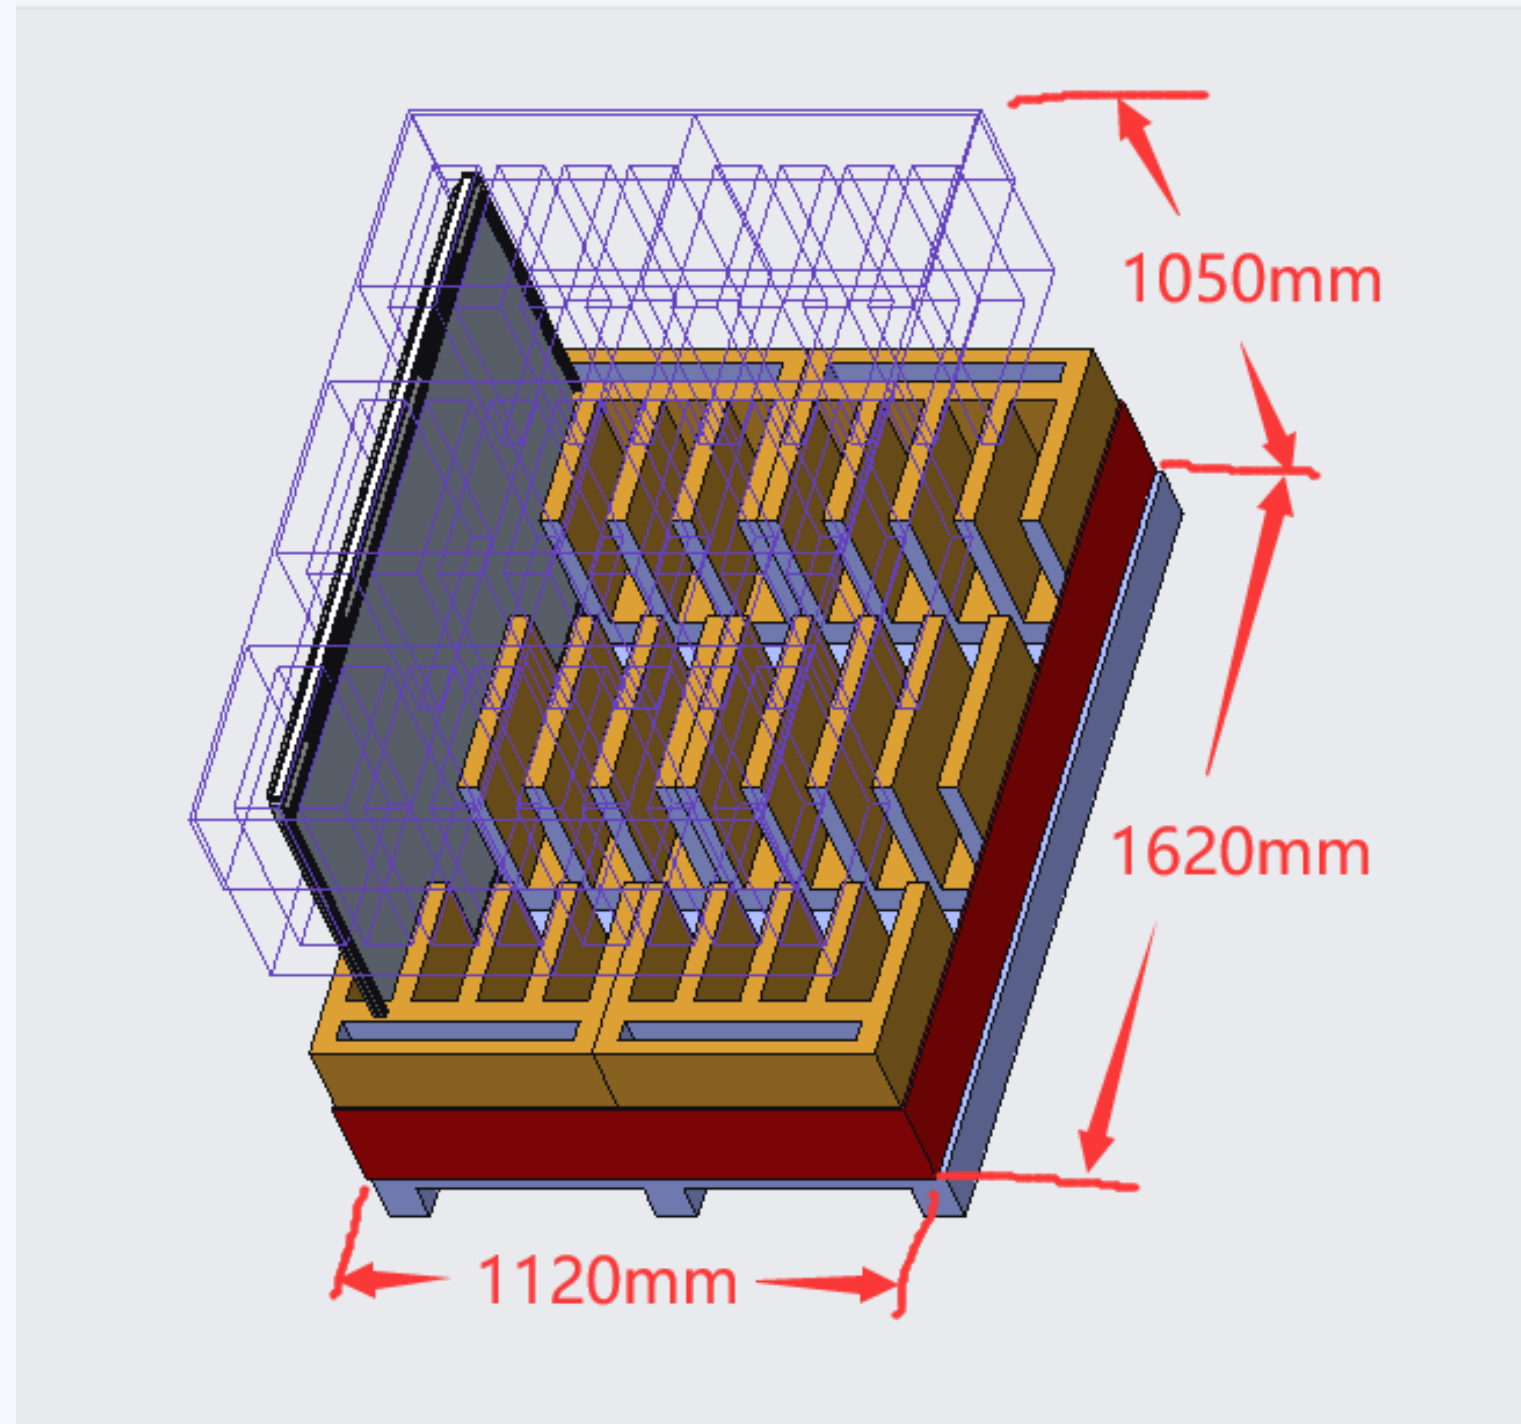

SKD Packing Data (40HQ Container)

40HQ Maximum Loading Numbers

65" : 224pcs

75" : 192pcs

86" : 88pcs + 65"88pcs

Bulk Pack Dimension :

LT65 Bulk Pack : **L**1700***W**565***H**1015mm

LT75 Bulk Pack : **L**1920***W**565***H**1140mm

LT86 Bulk Pack : **L**2170***W**565***H**1285mm

One Pallet contains 2 Pack(8pcs)

Pallet Height : 140mm