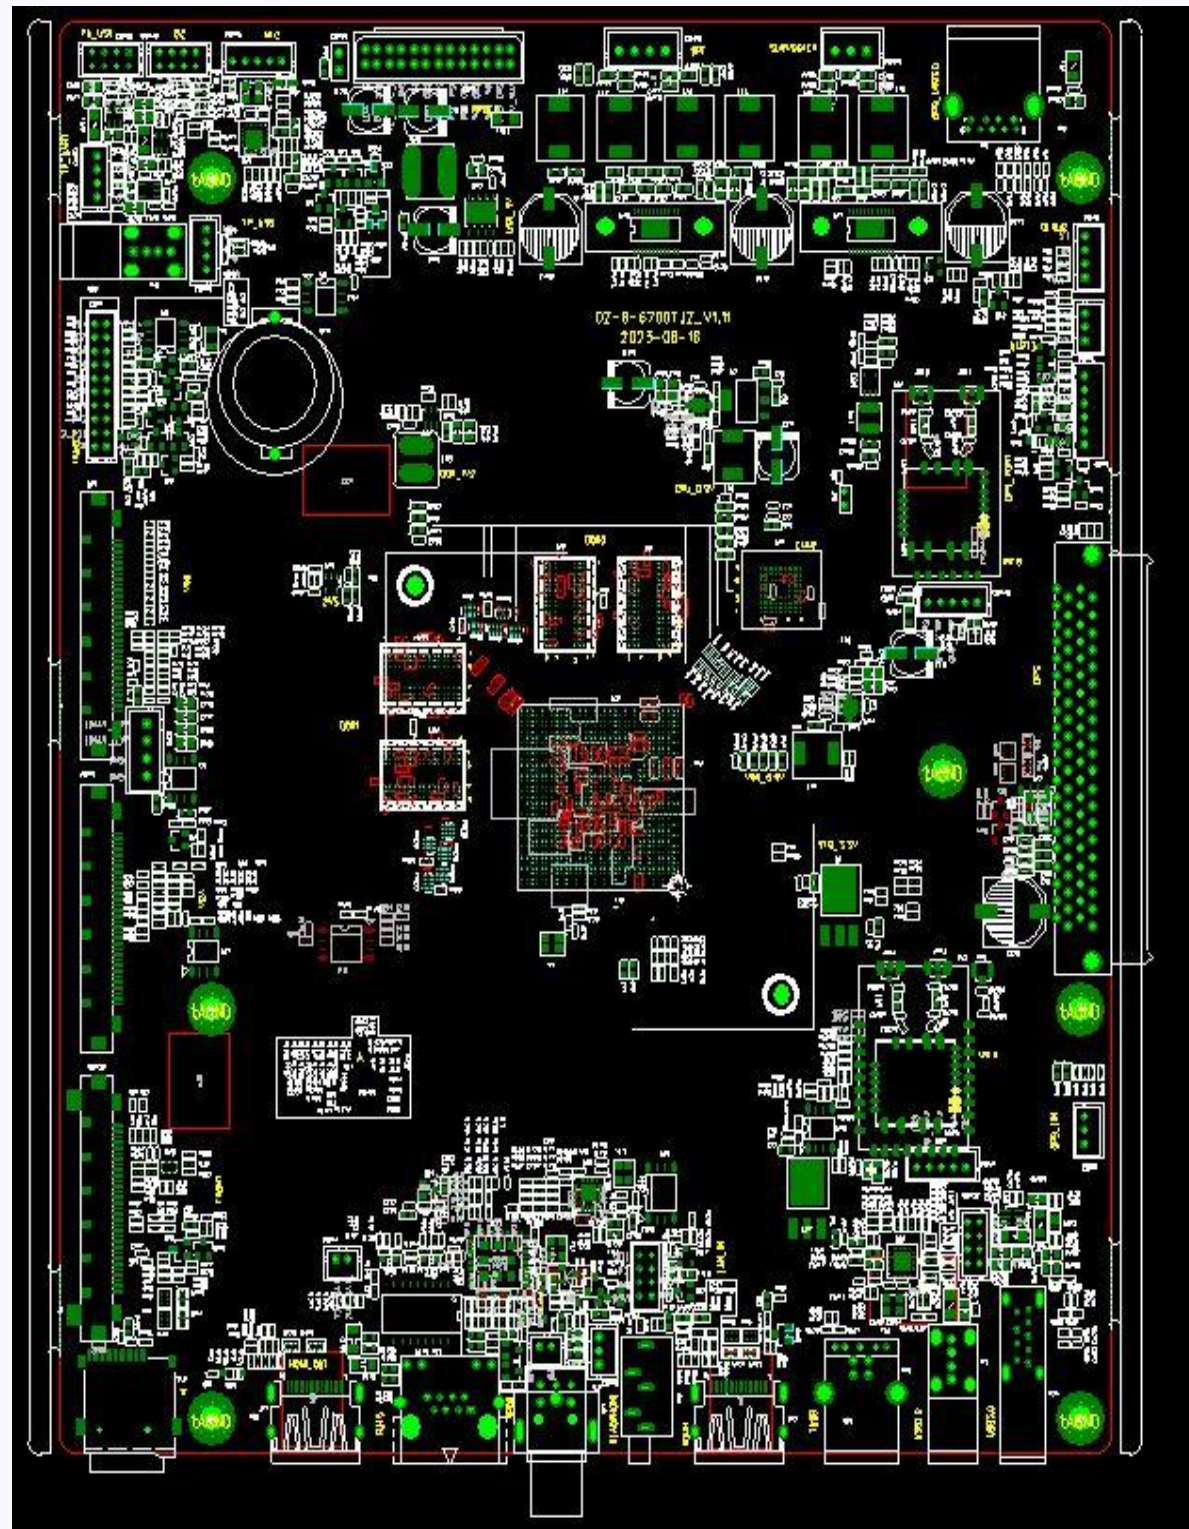

- Foldable, Easy Installation

- Front side Connectivity

Product Range

- 1 65"/75"/86"/98"/110" Wings
- 2 Green/Black/White wings
- 3 Green/Black/White wings
- 4 Double side writing boards
- 5 Writings from board shows on screen simultaneously(Optional)

PCB layout

- PCBA Layout

Hardware Solution

ADV311D2

982V1、982V2

ADV560

ADV811

ADV100