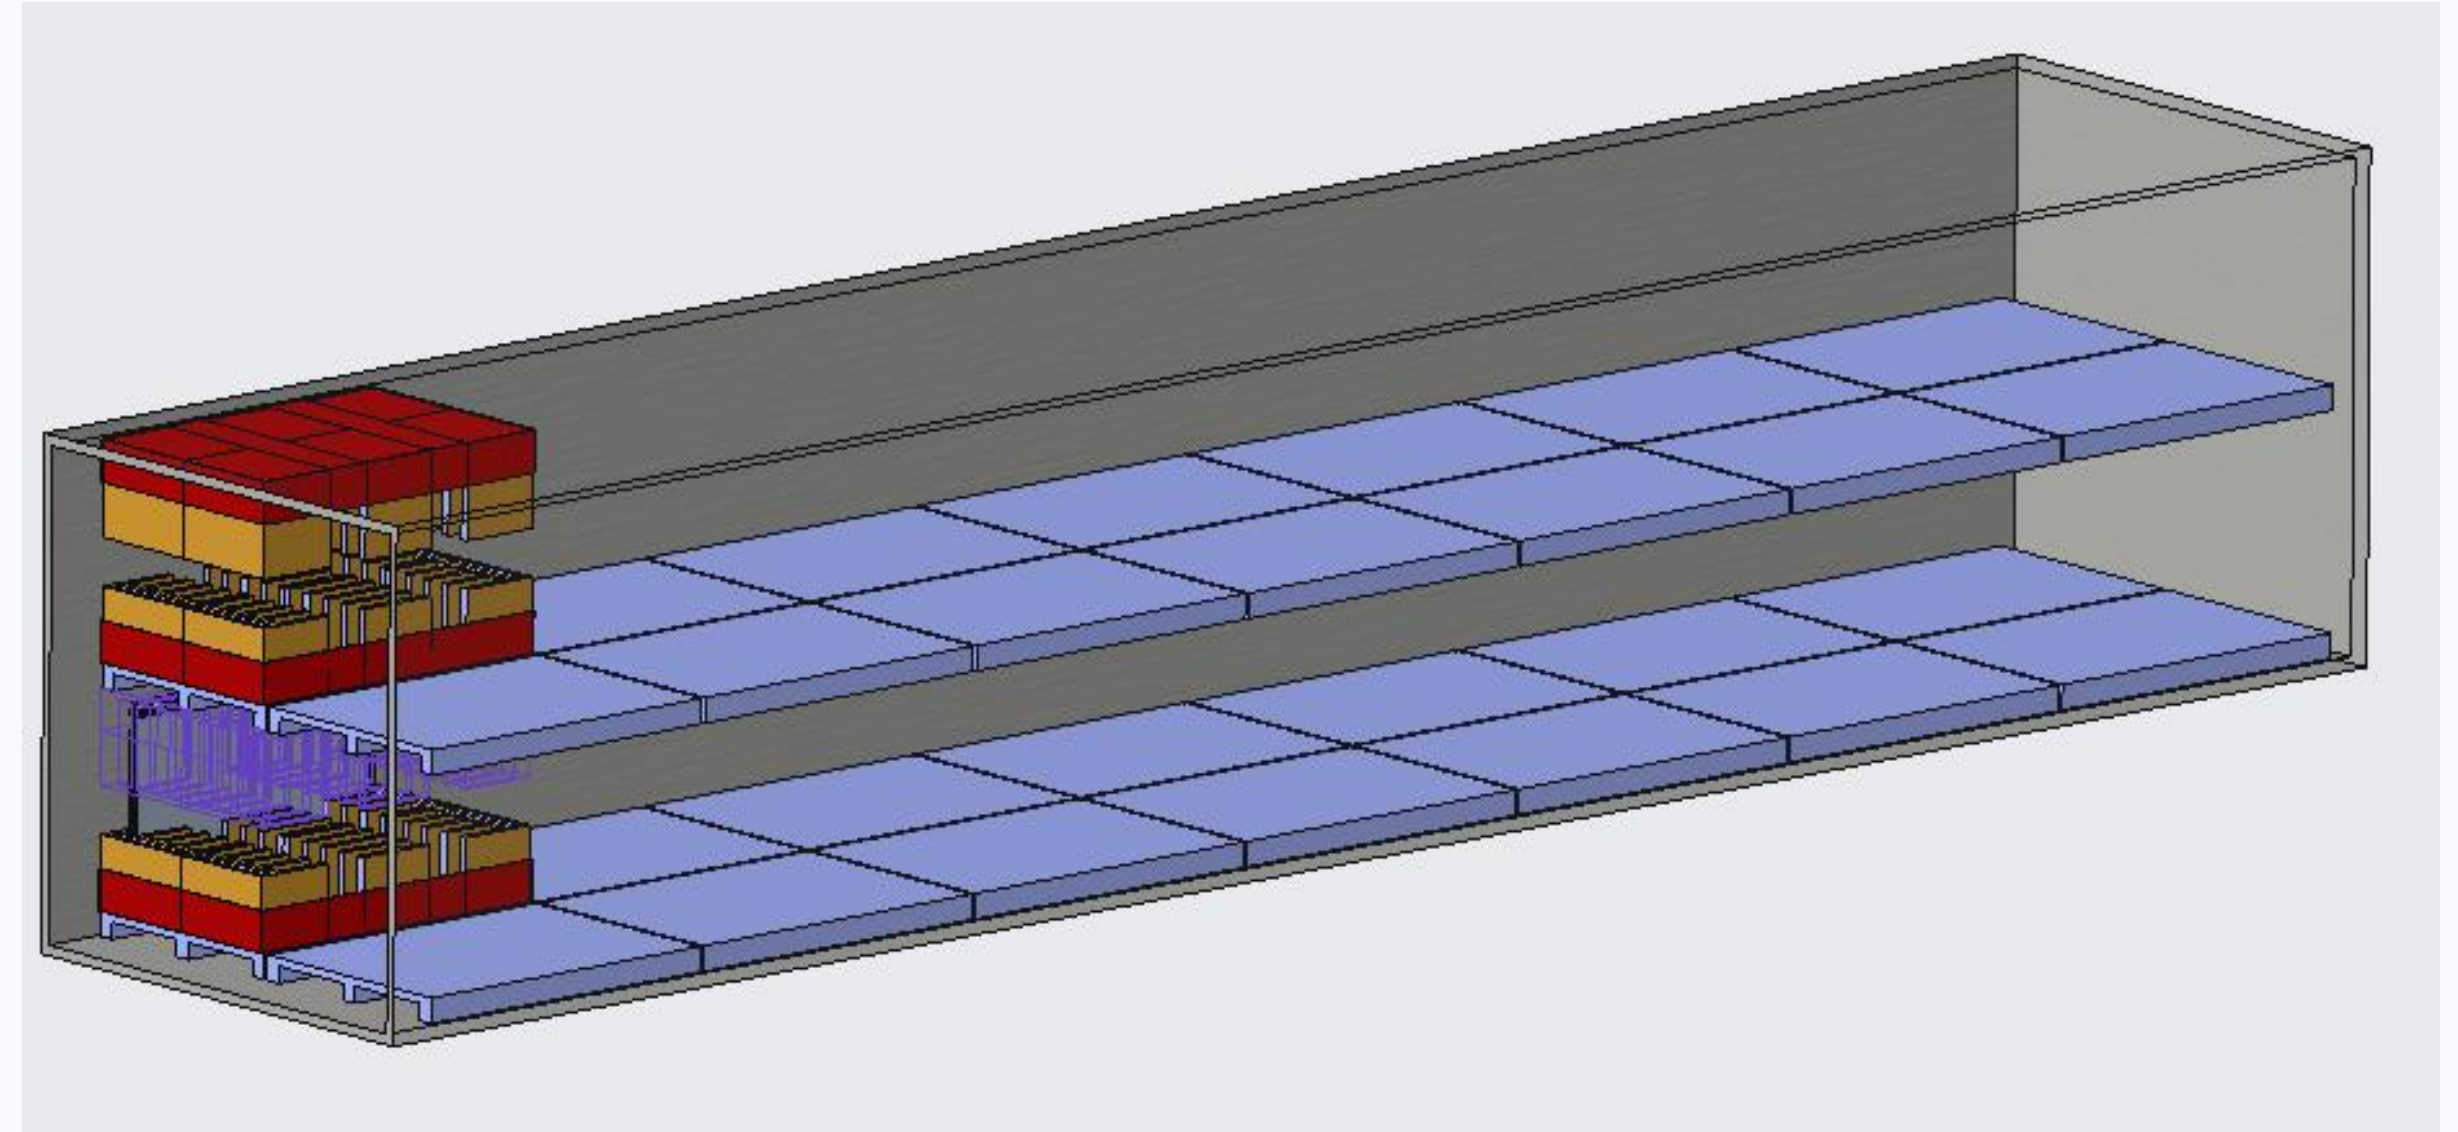

SKD Packing Data (40HQ Container)

40HQ Maximum Loading Numbers

65" : 224pcs

75" : 192pcs

86" : 88pcs + 65"88pcs

Bulk Pack Dimension :

LT65 Bulk Pack : **L**1700***W**565***H**1015mm

LT75 Bulk Pack : **L**1920***W**565***H**1140mm

LT86 Bulk Pack : **L**2170***W**565***H**1285mm

One Pallet contains 2 Pack(8pcs)

Pallet Height : 140mm