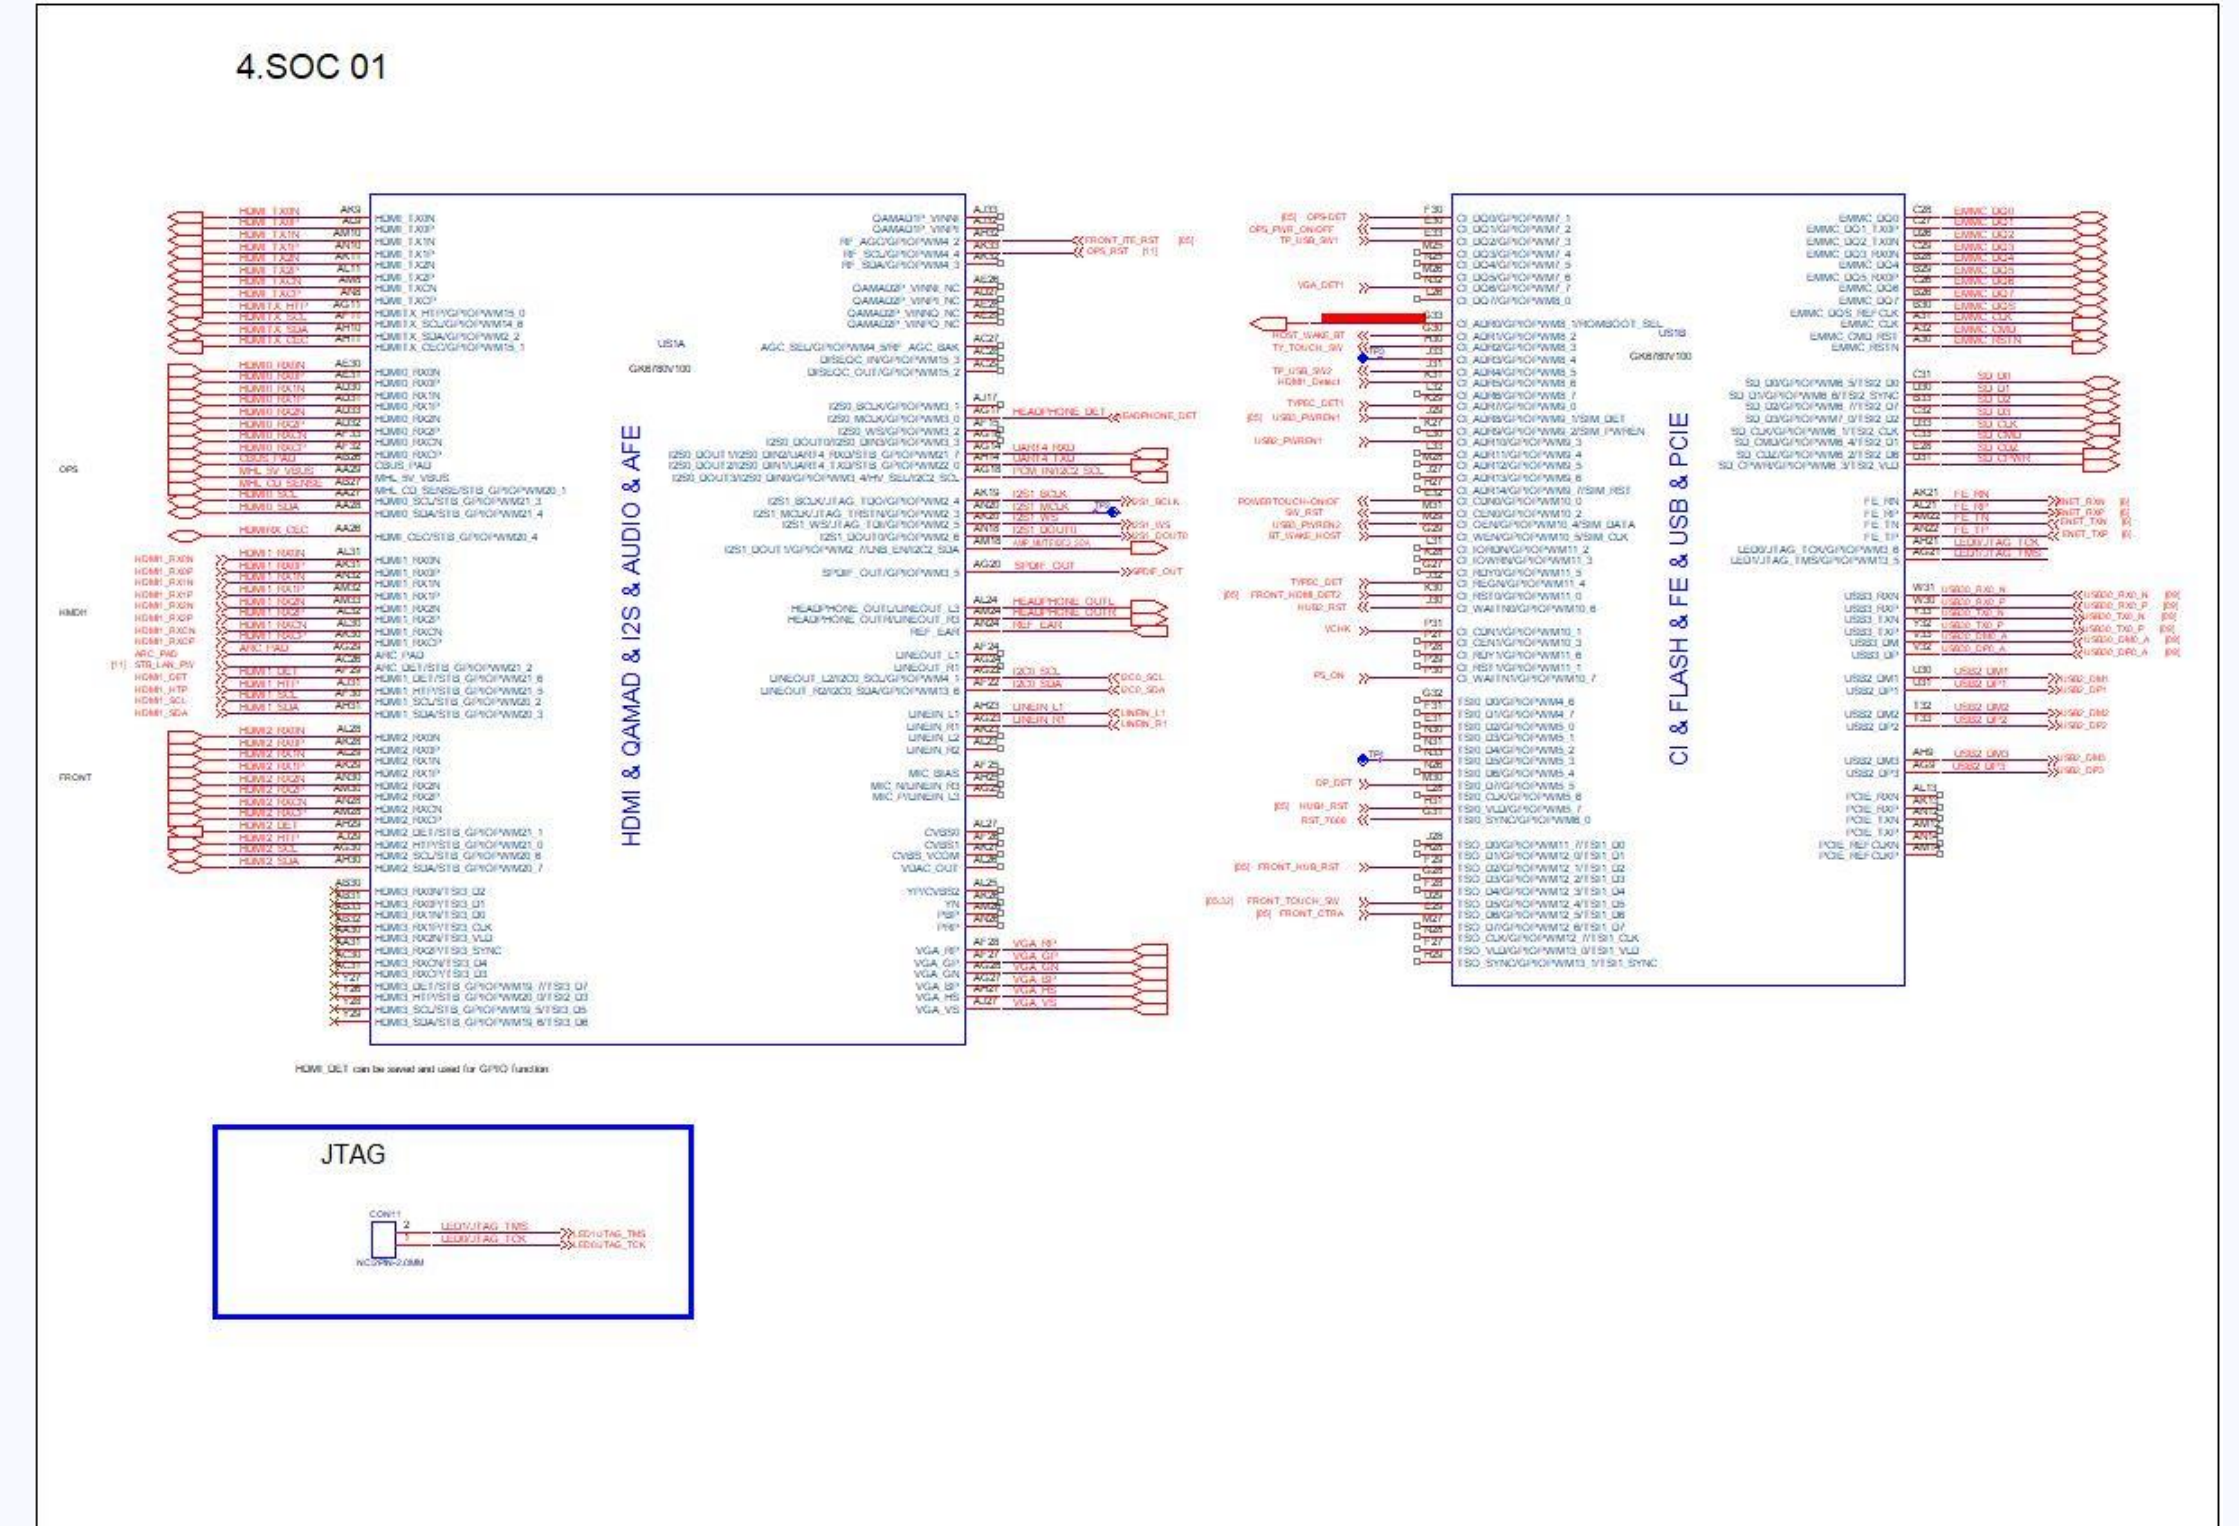

- Foldable, Easy Installation

- Front side Connectivity

Product Range

- 1 65"/75"/86"/98"/110" Wings
- 2 Green/Black/White wings
- 3 Green/Black/White wings
- 4 Double side writing boards
- 5 Writings from board shows on screen simultaneously(Optional)

**4KUHD Camera
60W Speaker
120° Wild View Angle**

Super Mobile Stand

**180KG Heavy Bearing
Suitable for 100"-110"IFP**

Mobile Stand

Suitable for 55"-86"IFP

OPS

Factory Size: 400-600 Square Meter

Workers: 2-8

PCB layout

- PCBA Layout

Hardware Solution

ADV311D2

982V1、982V2

ADV560

ADV811

ADV100

LT Series

Structure Design

ID Design

UT Series

U+ Series

Software Solution-Launcher

Whiteboard Design

New Functions