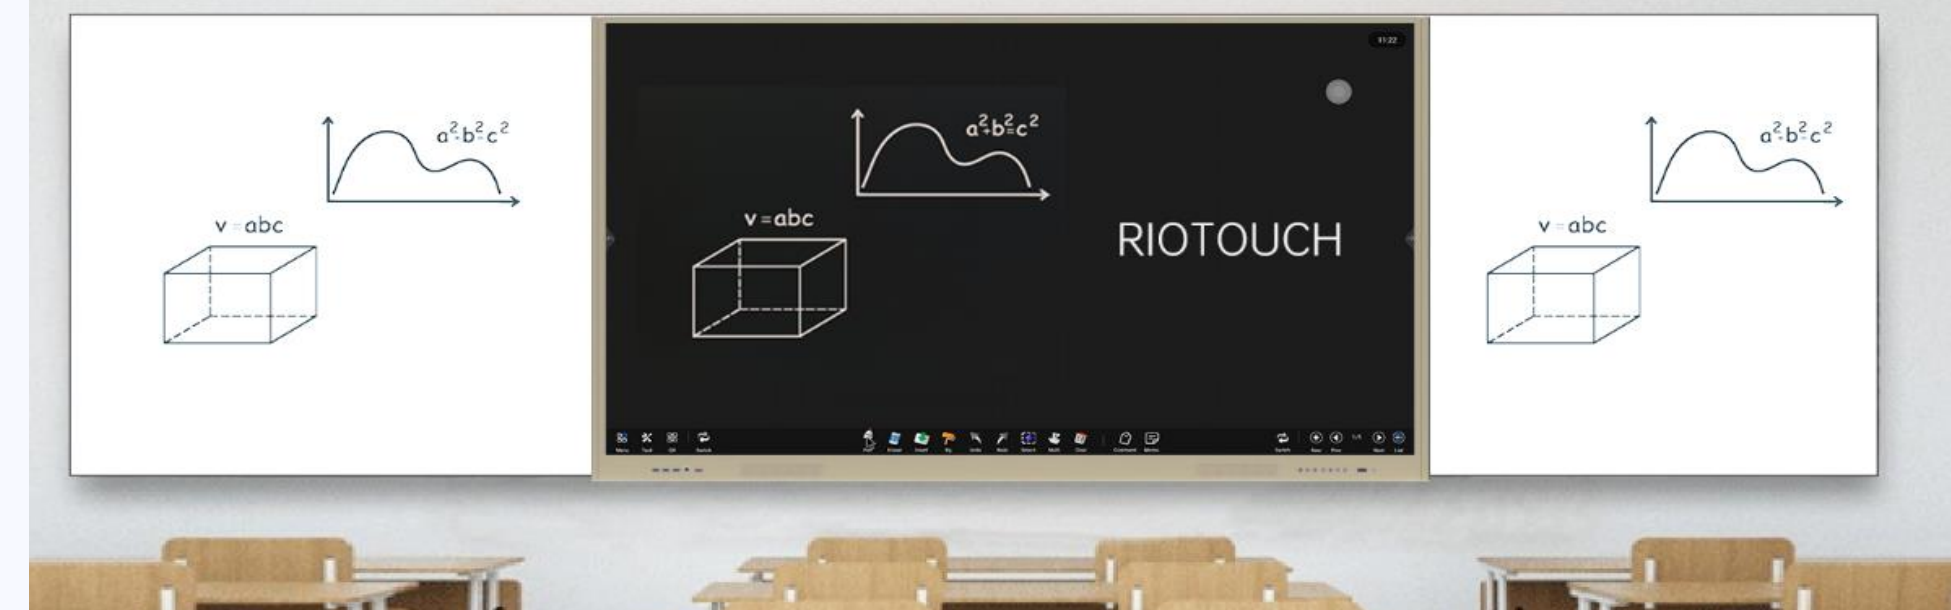

- Foldable, Easy Installation

- Front side Connectivity

Product Range

- 1 65"/75"/86"/98"/110" Wings
- 2 Green/Black/White wings
- 3 Green/Black/White wings
- 4 Double side writing boards
- 5 Writings from board shows on screen simultaneously(Optional)