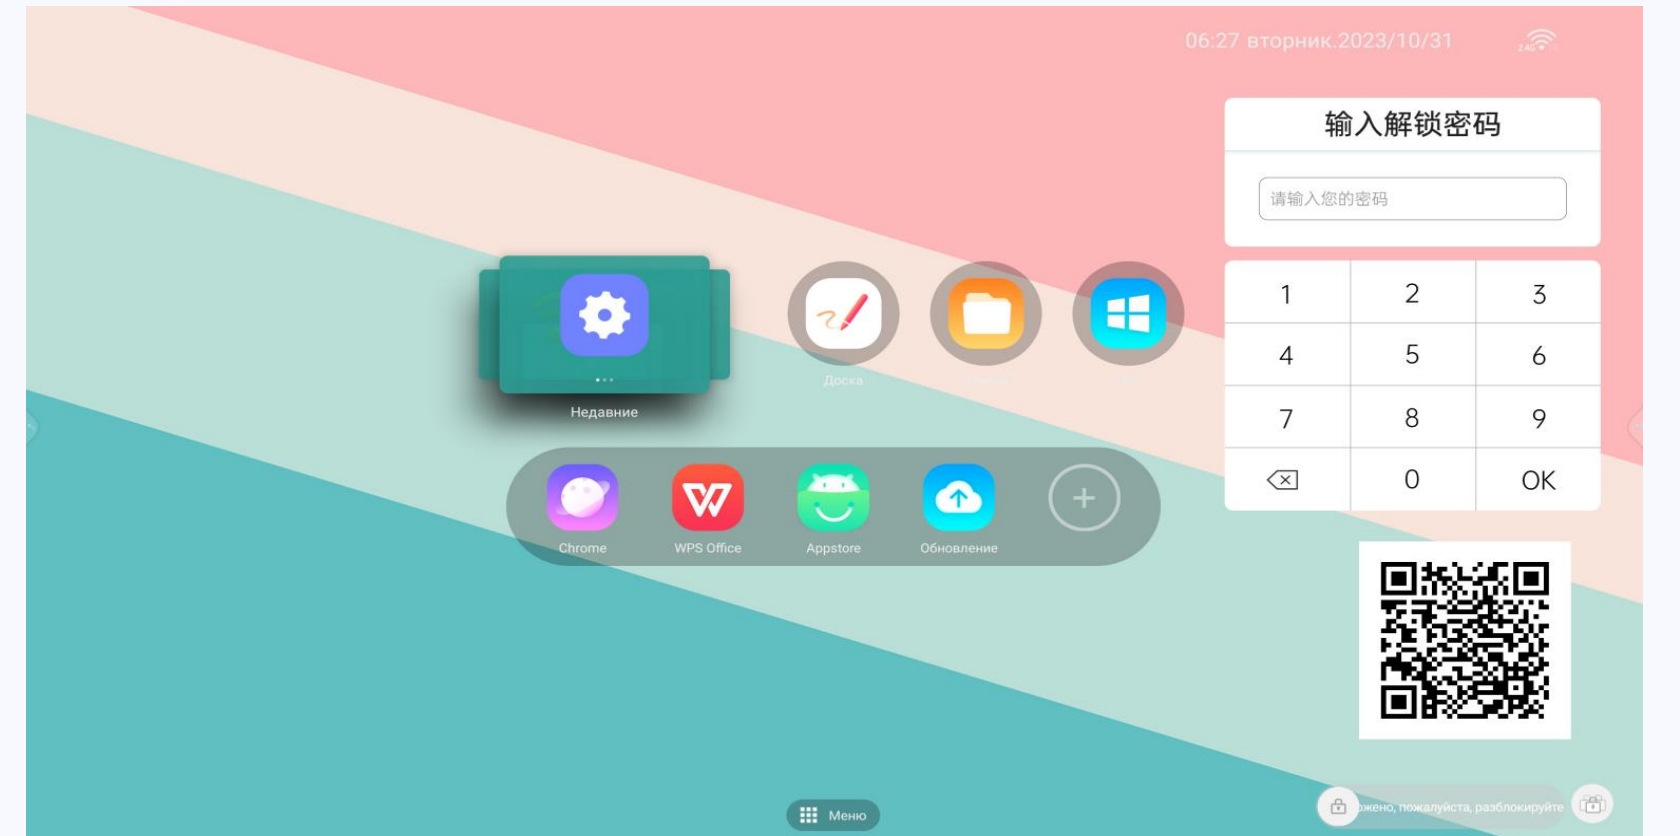

LT Series

Structure Design

ID Design

UT Series

U+ Series

Software Solution-Launcher

Whiteboard Design

New Functions