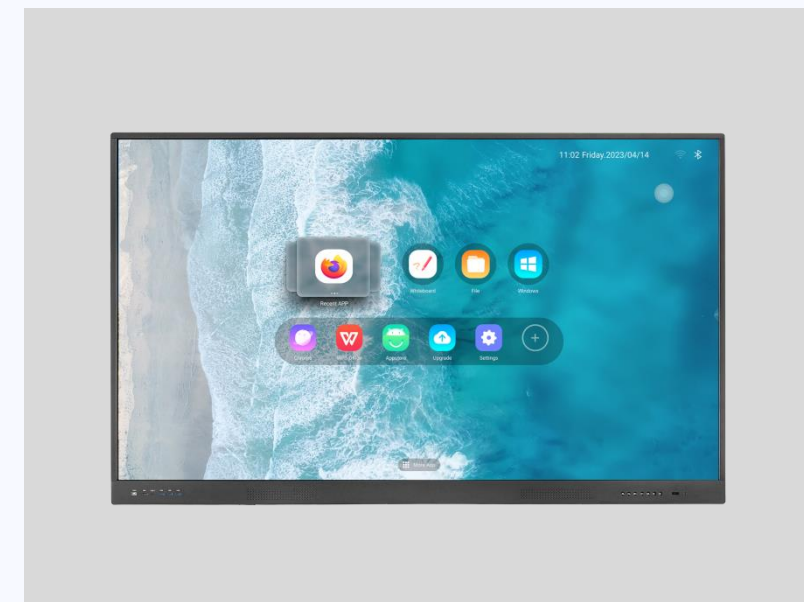

2024 Product schedule

More Interactive Education

LTADV982

Android 13.0

LTADV311D2

**Android 11.0,
CPU: 2.28GHz
HDMI OUT**

ADV100

**Android 12.0
Type-C
HDMI OUT**

LTD

Cost-Effective Model

Interactive Panel Series

• Sizes: 65" | 75" | 86" | 98" | 105" | 110"

LTD

LT

UT100

Built-in Camera

NFC

Finger Print

M Smart Blackboard

(Pcap Touch/Foldable)

Green/Black/White Boards for IR IFPD

(IR Touch/Foldable)

Smart Blackboard

- Sizes: 75 inch | 86 inch

- Foldable, Easy Installation

- Front side Connectivity

Product Range

- 1 65"/75"/86"/98"/110" Wings
- 2 Green/Black/White wings
- 3 Green/Black/White wings
- 4 Double side writing boards
- 5 Writings from board shows on screen simultaneously(Optional)