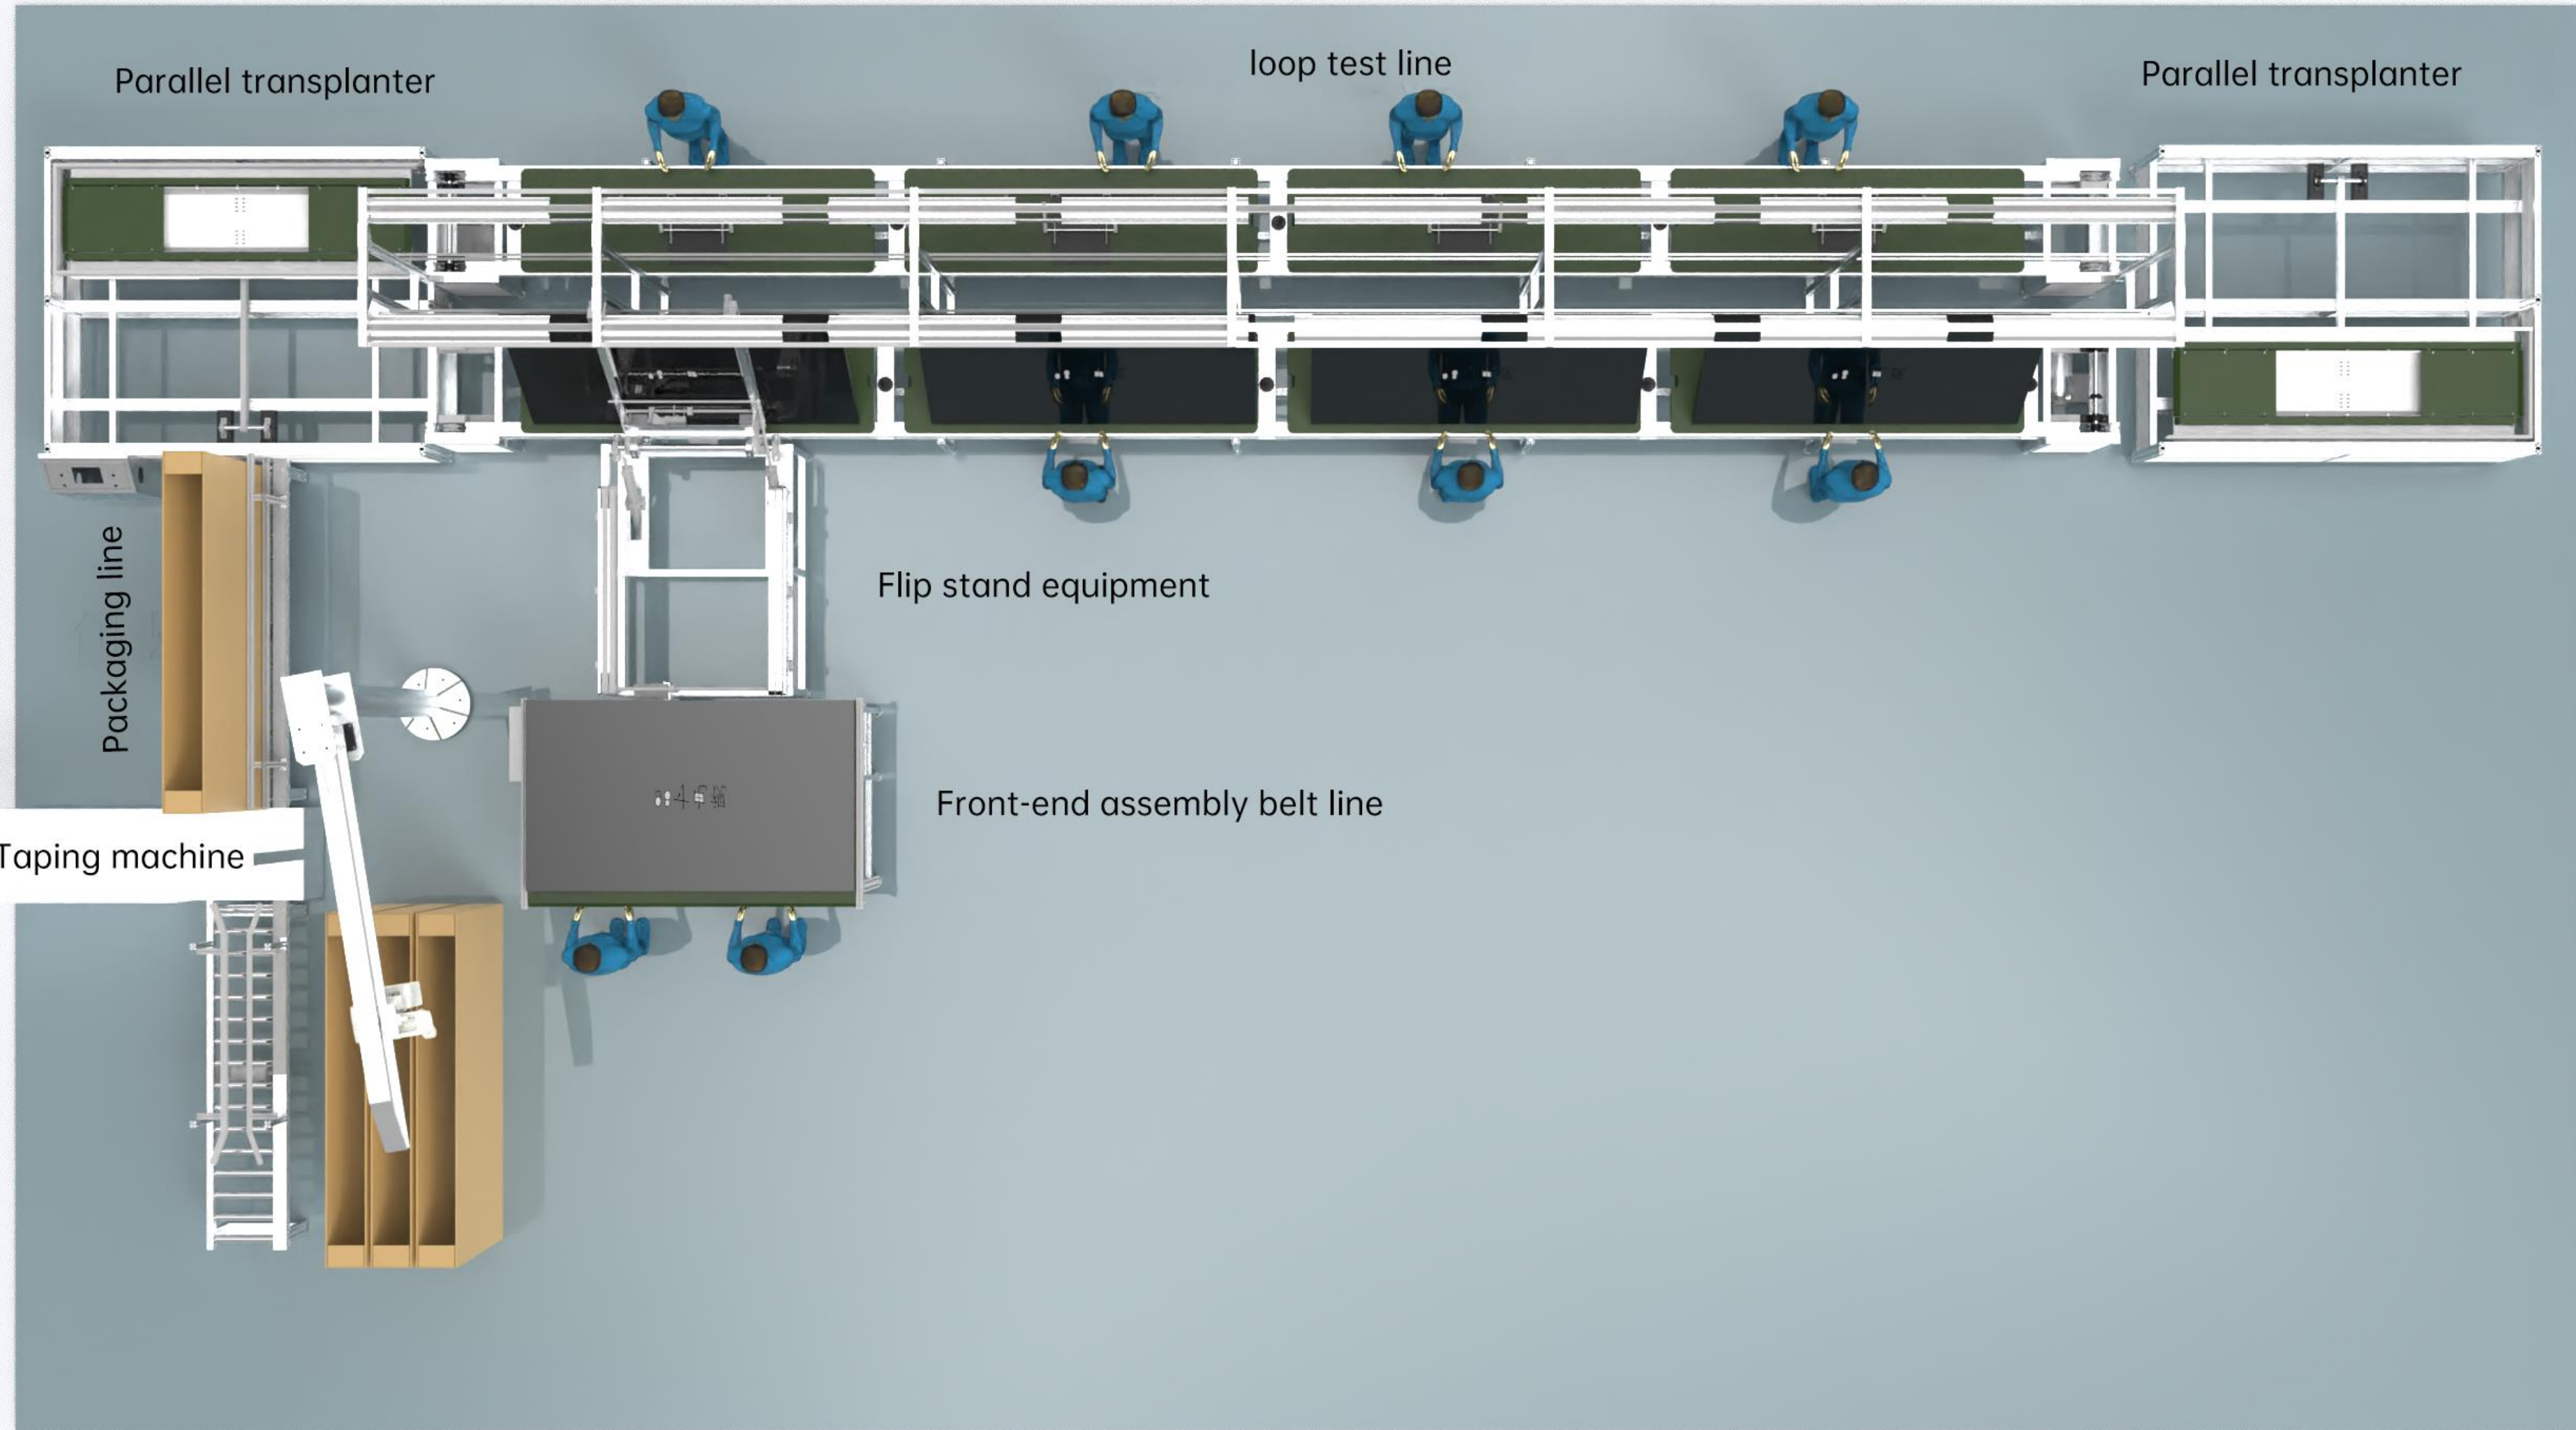

SKD Solution