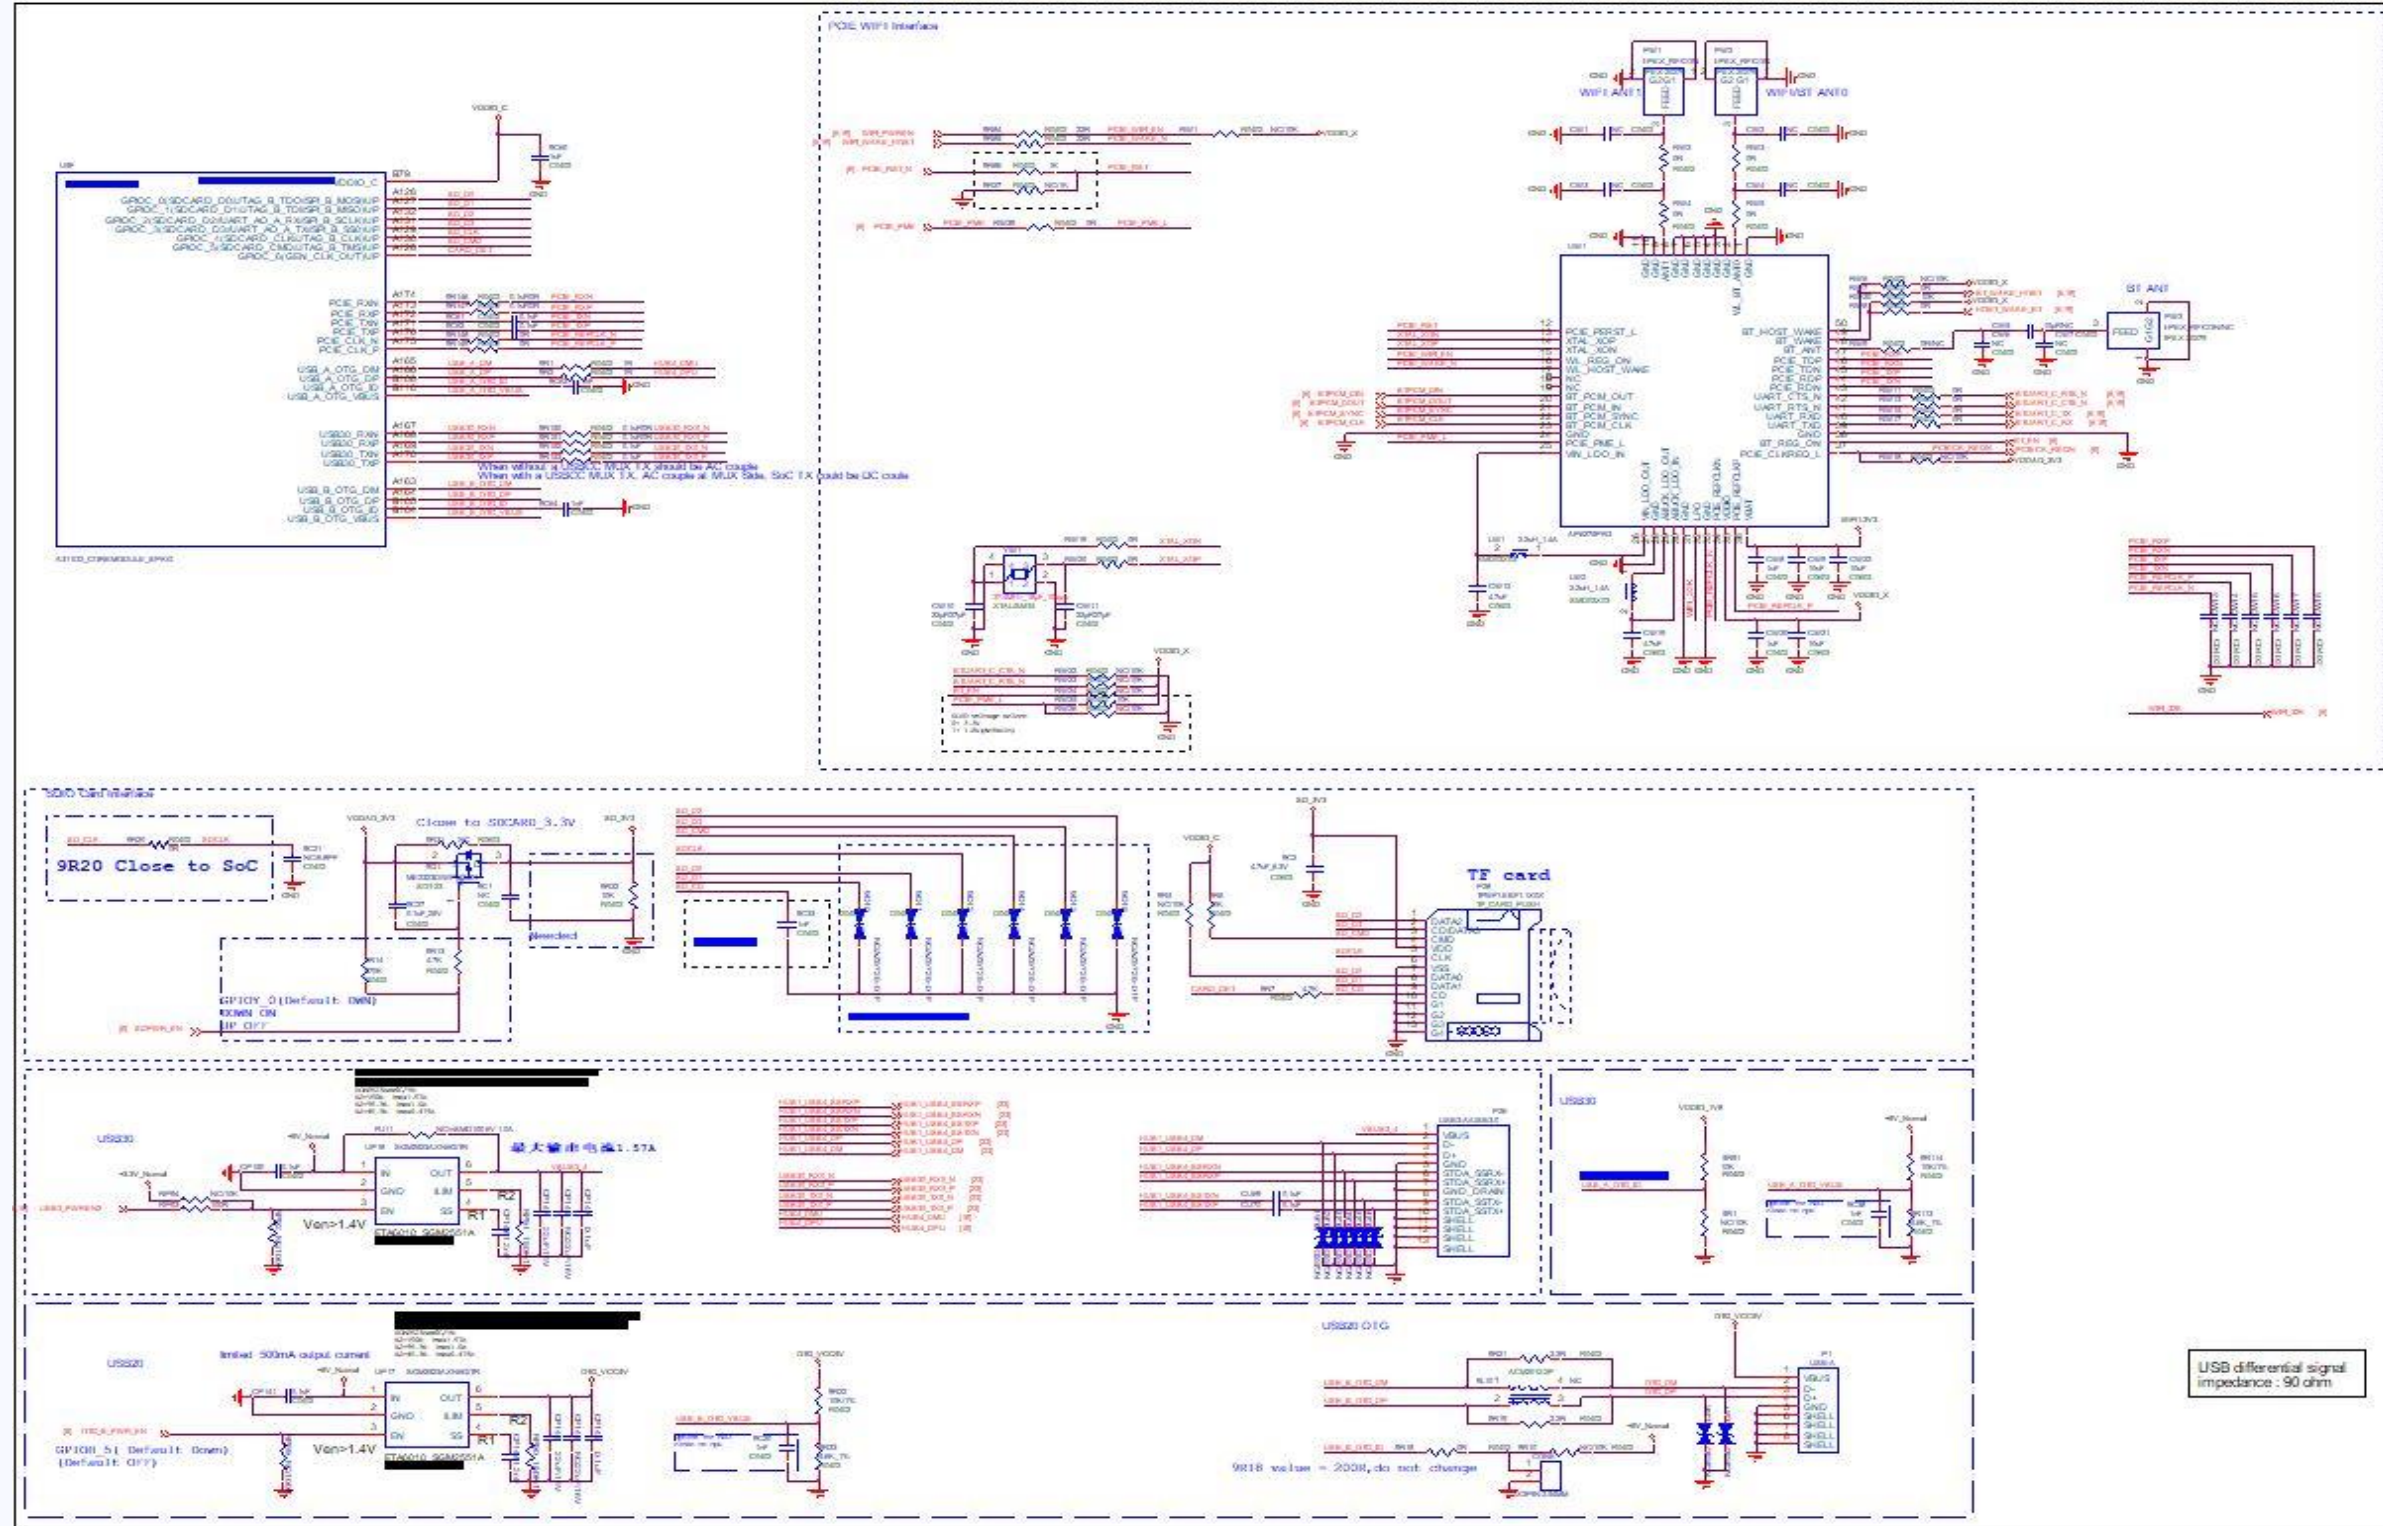

PCB layout

- PCBA Layout

Hardware Solution

ADV311D2

982V1、982V2

ADV560

ADV811

ADV100

LT Series

Structure Design

ID Design

UT Series

U+ Series

Software Solution-Launcher

Whiteboard Design

New Functions